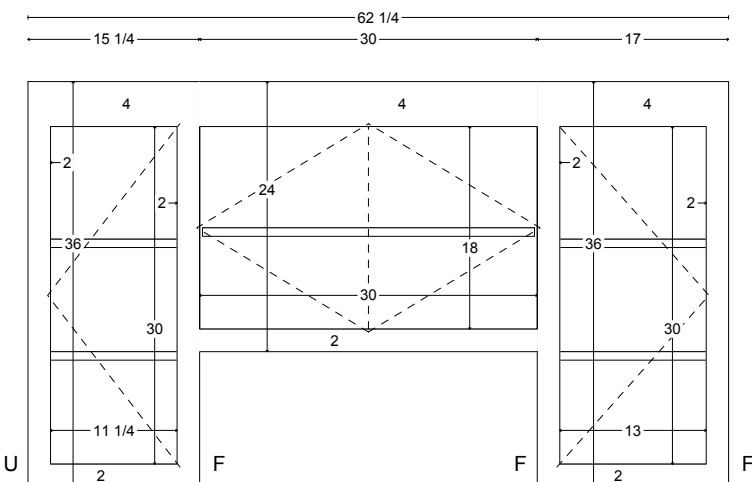

[04-01-02]

Unit # 10

Num	Width x Length	Name	Material	Note
1	4 x 58 1/4	Rail	3/4" Solid Wood	
1	2 x 30	Rail	3/4" Solid Wood	
1	2 x 13	Rail	3/4" Solid Wood	
1	2 x 11 1/4	Rail	3/4" Solid Wood	
2	2 x 36	Stile	3/4" Solid Wood	.
2	2 x 32	Stile	3/4" Solid Wood	.
1	11 1/4 x 36	Side (Finished Right)	3/4" Finish Ply	Dado for shelf
1	11 1/4 x 35 1/4	Side (Exposed Right)	3/4" Finish Ply	Dado for shelf
1	11 1/4 x 35 1/4	Side (Exposed Left)	3/4" Finish Ply	Dado for shelf
1	11 x 36	Side (Unfinished Left)	1/2" Interior Ply	Dado for shelf
1	11 x 60 3/4	Top	1/4" Interior Ply	
1	11 x 30 1/2	Bottom	1/2" Interior Ply	
1	11 x 16	Bottom	1/2" Interior Ply	
1	11 x 14	Bottom	1/2" Interior Ply	
1	30 1/2 x 23	Back	1/4" Interior Ply	
1	16 x 35	Back	1/4" Interior Ply	
1	14 x 35	Back	1/4" Interior Ply	
1	11 x 30 1/2	Shelf	3/4" Interior Ply	
2	11 x 15 3/4	Shelf	3/4" Interior Ply	
2	11 x 13 3/4	Shelf	3/4" Interior Ply	
2	15 3/16 x 18 1/2	Door (ARP)	3/4" Door/Dwr	Arch Raised Panel
1	13 1/2 x 30 1/2	Door (ARP)	3/4" Door/Dwr	Arch Raised Panel
1	11 3/4 x 30 1/2	Door (ARP)	3/4" Door/Dwr	Arch Raised Panel

Depth = 12