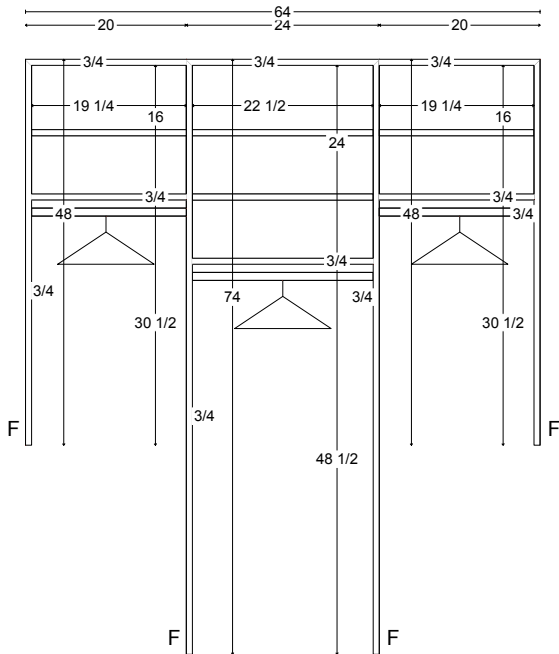

Unit # 3

Num	Width x Length	Name	Material	Note
2	16 x 48	Side	3/4" Melamine	
2	16 x 23 1/4	Shelf	3/4" Melamine	
2	16 x 22 1/2	Shelf	3/4" Melamine	
2	16 x 20	Shelf	3/4" Melamine	
2	16 x 19 1/4	Shelf	3/4" Melamine	
2	16 x 18 1/2	Shelf	3/4" Melamine	
1	1 x 23 1/4	Hanger	Standard Hanger	
1	1 x 20	Hanger	Standard Hanger	
1	1 x 18 1/2	Hanger	Standard Hanger	

Depth = 16