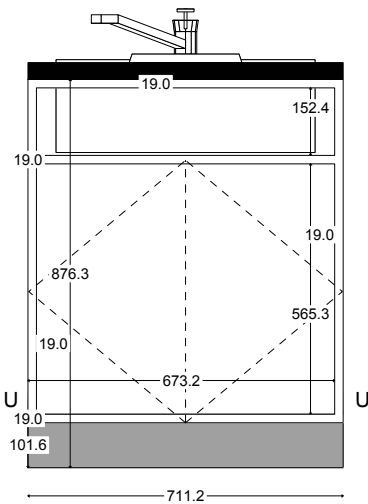

[04-01-02]

Unit # 7						
Num	Width	x	Length	Name	Material	Note
2	609.6	x	774.7	Side	19mm Melamine	
1	609.6	x	673.2	Bottom	19mm Melamine	
1	736.7	x	673.2	Back	19mm Melamine	
1	152.0	x	673.2	Spanner (Front)	19mm Melamine	
1	101.0	x	673.2	Spanner (Top Back)	19mm Melamine	
1	101.6	x	711.2	Kick	19mm Melamine	
2	352.4	x	592.2	Door (SFP)	19mm Door/Dwr	Square Flat Panel
1	708.0	x	177.7	Drawer Front (SFDR)	19mm Door/Dwr	Square Flat Panel Drawer

Depth = 609.6